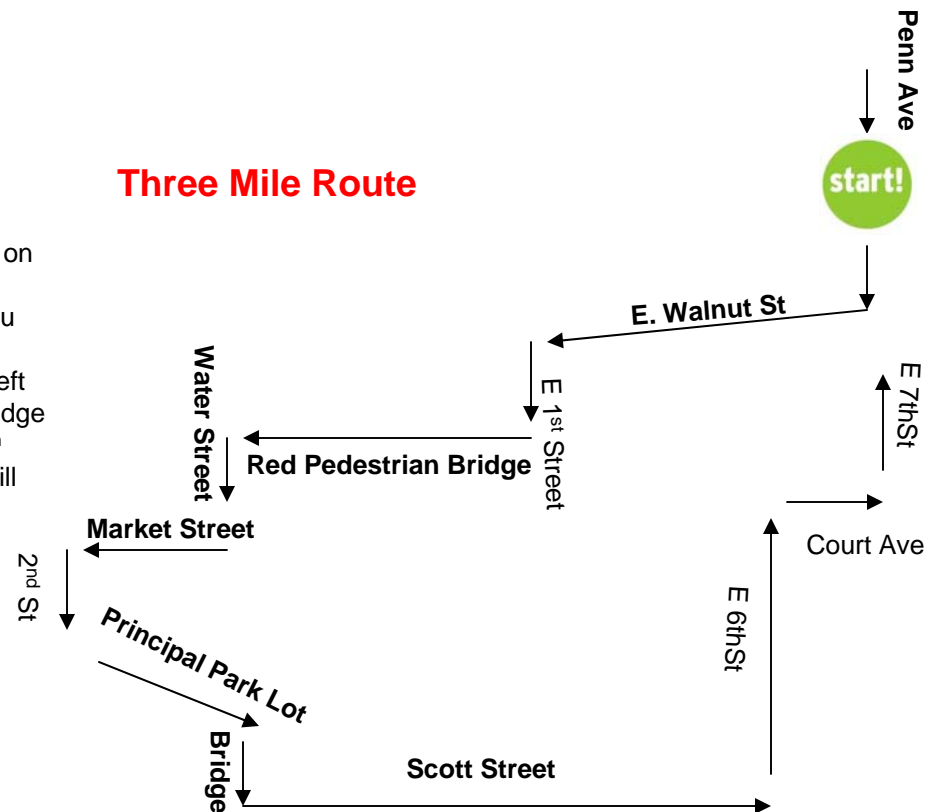

Event Day Route Map

One Mile Route

Start at State of Iowa Map on E 7th Street (Penn Ave). Head South to E. Walnut Street. Turn right on E. Walnut and follow to E. 2nd Street. Turn right on E. 2nd and right on E. Locust St. Turn Left to connect back with E. 2nd Street. Turn Right on E. Grand Avenue and continue to Penn Avenue. Turn right on Penn and end at Start! location.

Start at State of Iowa Map on E 7th Street (Penn Ave). Head South to E. Walnut Street. Turn right on E. Walnut and then a left on E. 1st Street until you reach the red pedestrian bridge and turn right. You will turn left on Water Street and then a right on Market Street. Turn left on 2nd Street and then a left through the Principal Park lot. Turn right at the bridge and left to get on Scott Street. Take a left at E. 6th Street and continue to Court Avenue where you will turn right. Follow Court Street to E. 7th Street and turn left and end at Start! location.

Three Mile Route

SPONSORS