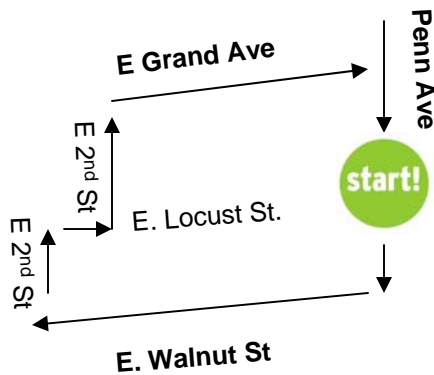

Event Day Route Map

One Mile Route

Start at State of Iowa Map on E 7th Street (Penn Ave). Head South to E. Walnut Street. Turn right on E. Walnut and follow to E. 2nd Street. Turn right on E. 2nd and right on E. Locust St. Turn Left to connect back with E. 2nd Street. Turn Right on E. Grand Avenue and continue to Penn Avenue. Turn right on Penn and end at Start! location.

Start at State of Iowa Map on E 7th Street (Penn Ave). Head South to E. Walnut Street. Turn right on E. Walnut and then a left on E. 1st Street until you reach the red pedestrian bridge and turn right. You will turn left on Water Street and then a right on Market Street. Turn left on 2nd Street and then a left through the Principal Park lot. Turn right at the bridge and left to get on Scott Street. Take a left at E. 6th Street and continue to Court Avenue where you will turn right. Follow Court Street to E. 7th Street and turn left and end at Start! location.